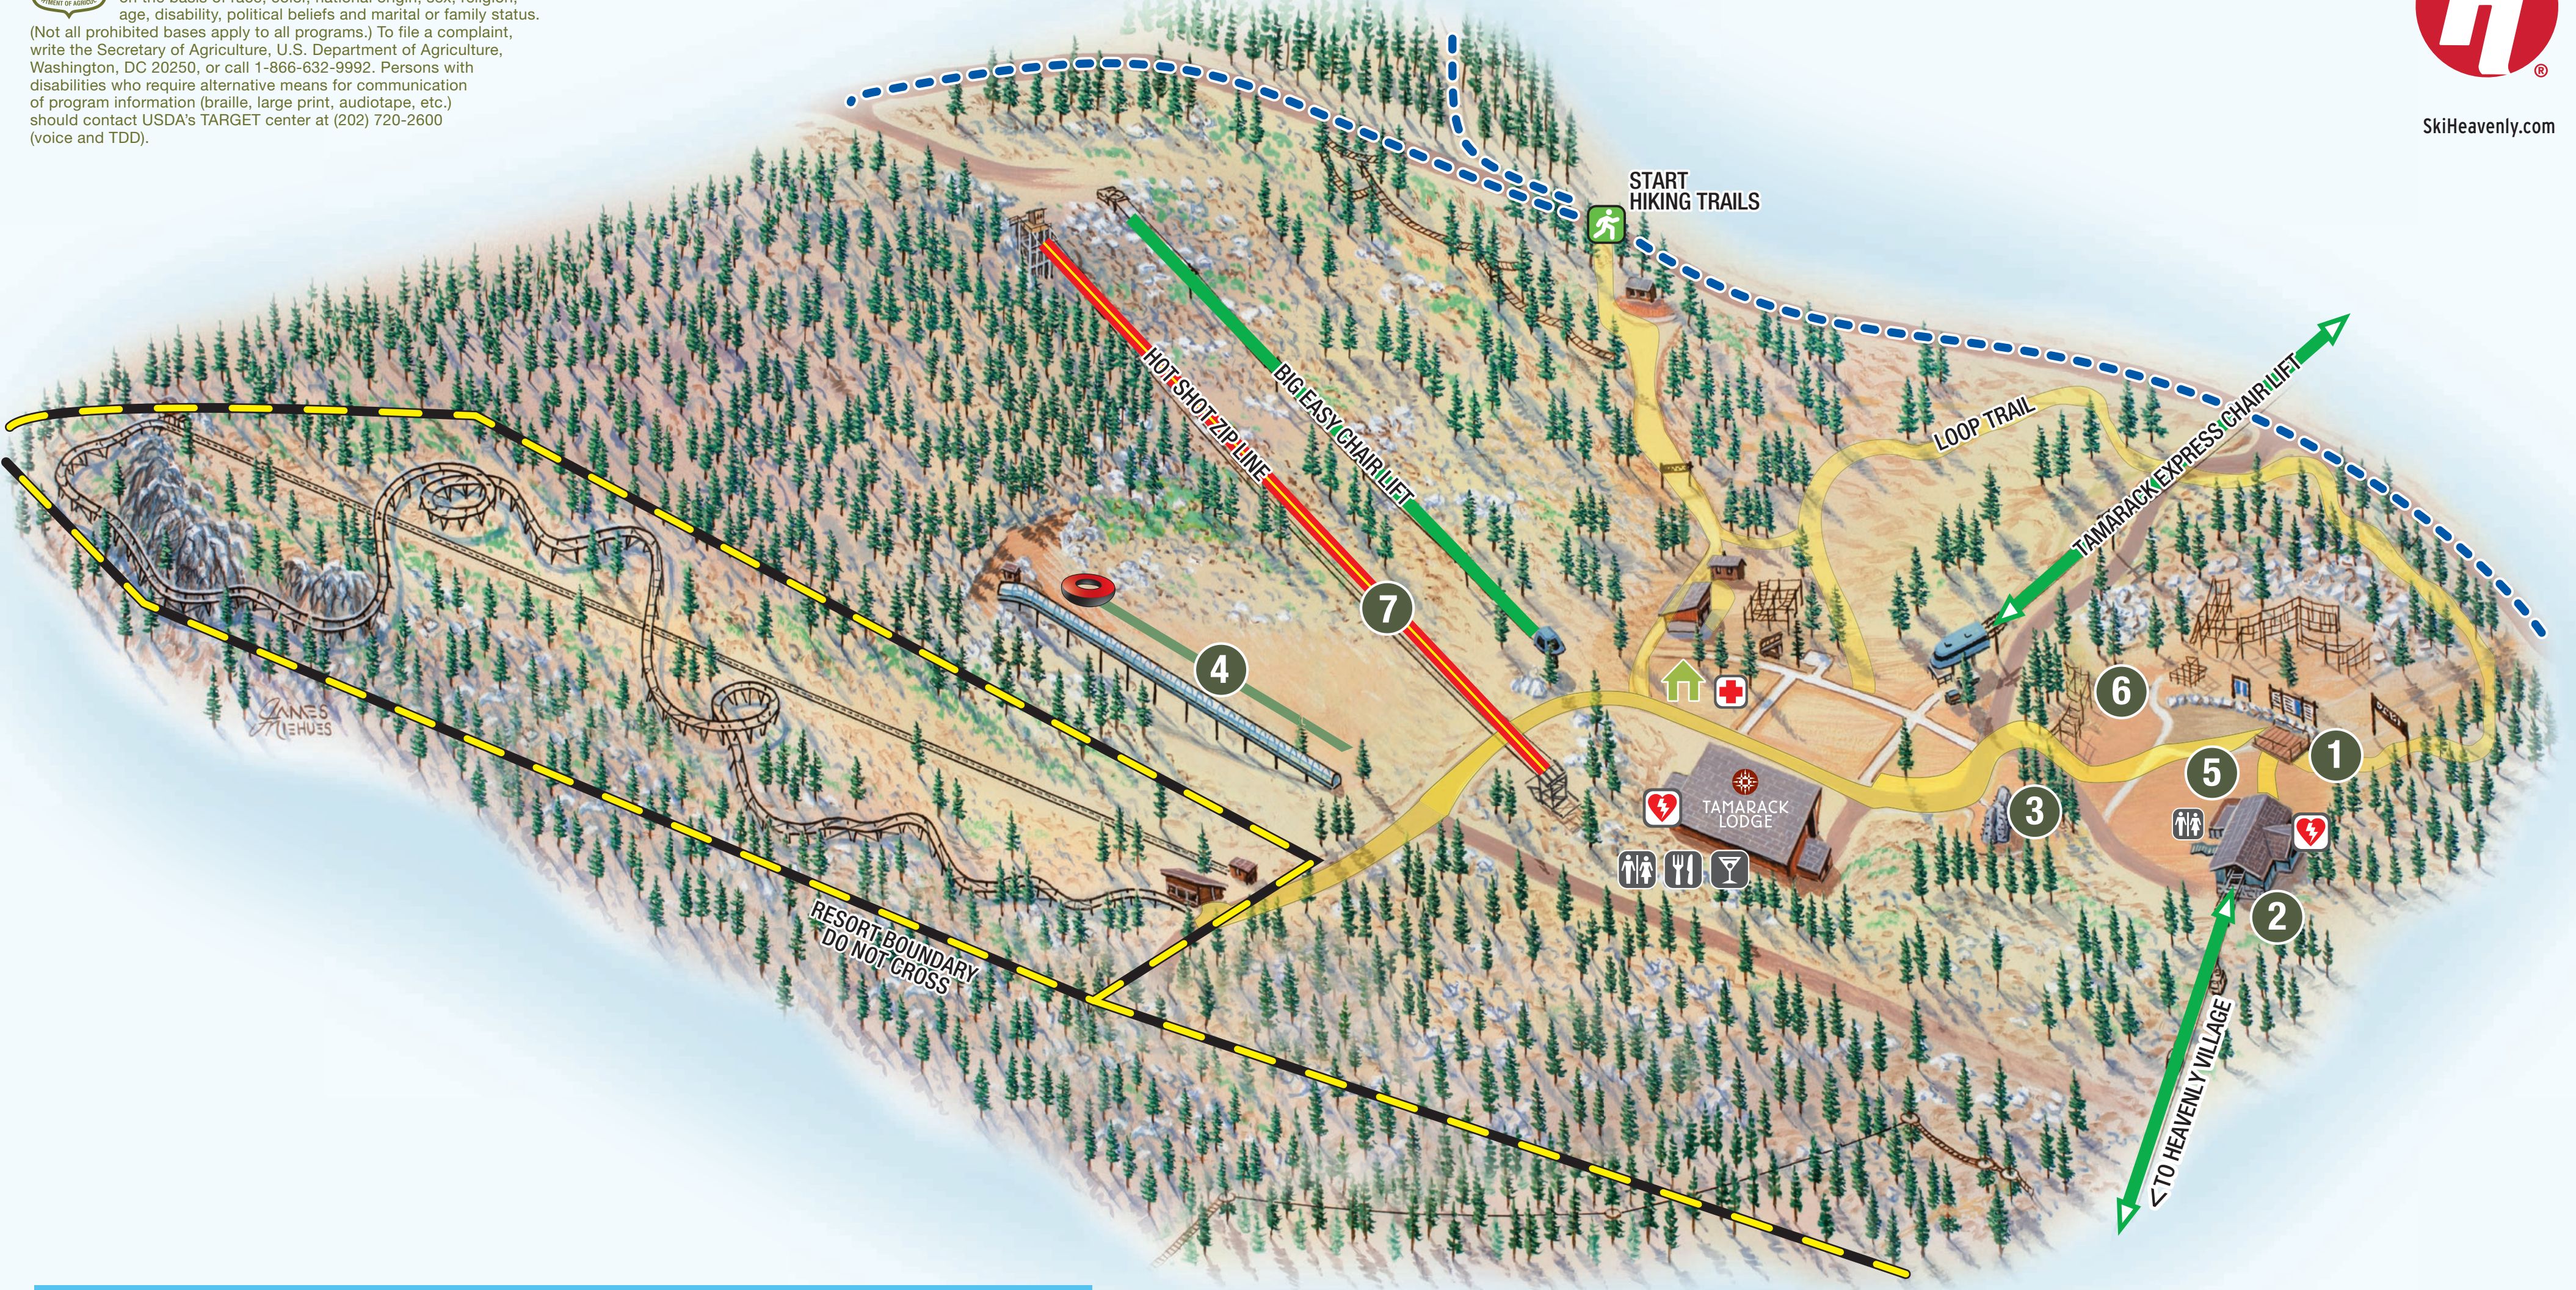

MAP LEGEND

INFORMATION

- 1 Top of Gondola Welcome Center
- 2 Top of Gondola

ACTIVITIES

- 3 Granite Peak Climbing Wall
- 4 Summer Tubing
- 5 49er Gemstone Panning
- 6 Red Tail Zip Line
- 7 Hot Shot Zip Line

FOOD & BEVERAGE OPTIONS

- Restaurants
- Cocktails
- Restrooms
- First Aid
- Start Hiking Trails
- Ticket Booth
- Automated External Defibrillators

epic

INTRODUCING THE NEW MY EPIC APP WITH MOBILE PASS

Launching Winter 2023/24

epic PASS

Emily Lopez
123456049394

epic MOUNTAIN REWARDS

Pass Holders Get **FREE SUMMER LIFT ACCESS*** & **EXCLUSIVE SAVINGS**

23/24 PASSES NOW ON SALE

*Summer lift access not included with Epic Day Pass. Restrictions and exclusions apply, see Epic Mountain Rewards Terms & Conditions for details.

TAMARACK LODGE
Tamarack Lodge
Top of Gondola

CAFE BLUE
Cafe Blue
Observation Deck

BAR 9150'
Bar 9150'
Tamarack Lodge

GONDOLA SNACK SHACK
Gondola Snack Shack
Bottom of the Gondola in the Village

FOR EMERGENCY SERVICES CALL: 530.542.6911